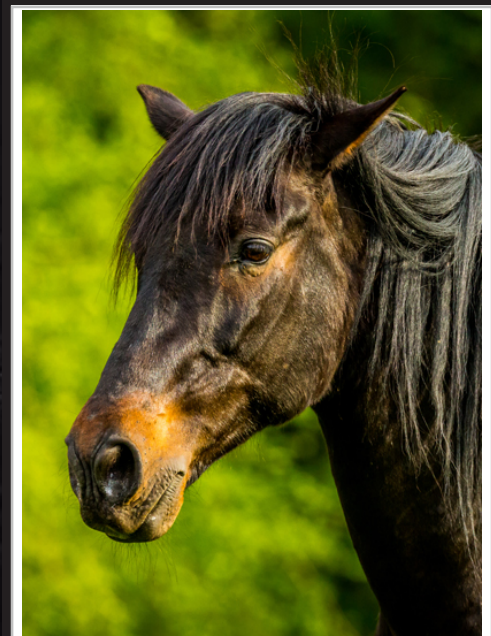

Tequila

SEDCARD

Tequila

RACE: Andalusian

GENDER: gelding

COLOUR: black

HIGHT: 1,58 m

Vanessa
www.moments-memories.de