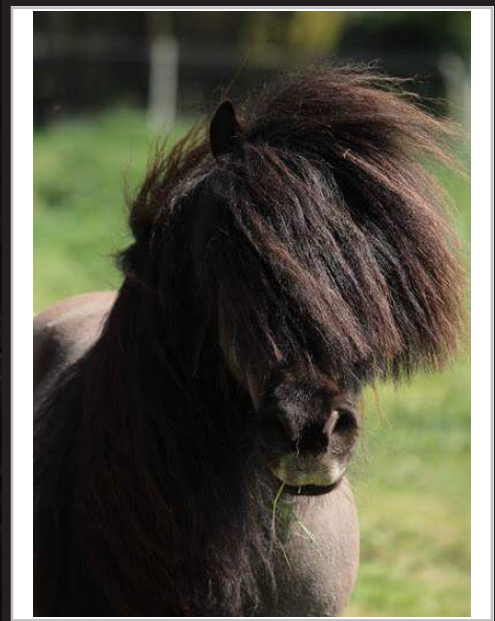

# Big Foot

SEDCARD

RACE: Shetland Pony

GENDER: gelding

COLOUR: darkbrown

HIGHT: 0,90 m