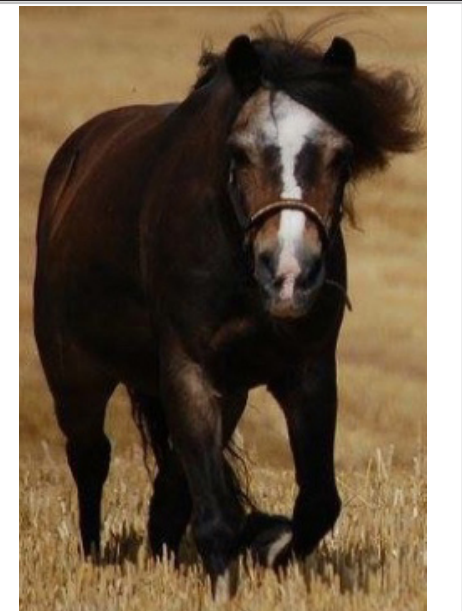

FILMPFERDE.COM

Rinaldo

SEDCARD

Rinaldo

RACE: Shetland Pony

GENDER: gelding

COLOUR: brown

HIGHT: 1,05 m