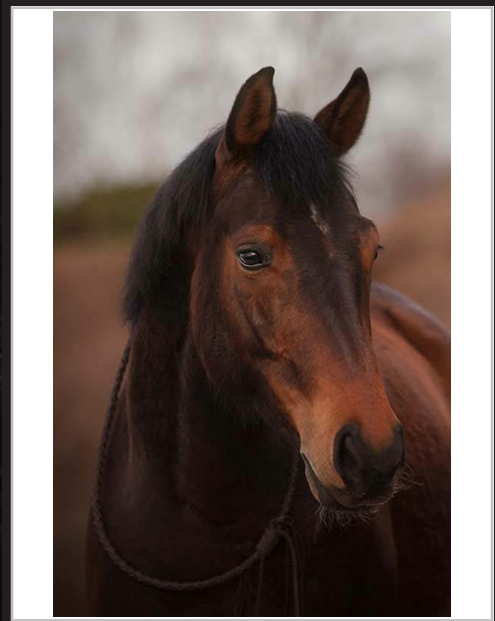

Sunny

SEDCARD

Sunny

RACE: warmblood

GENDER: gelding

COLOUR: brown

HIGHT: 1,62 m