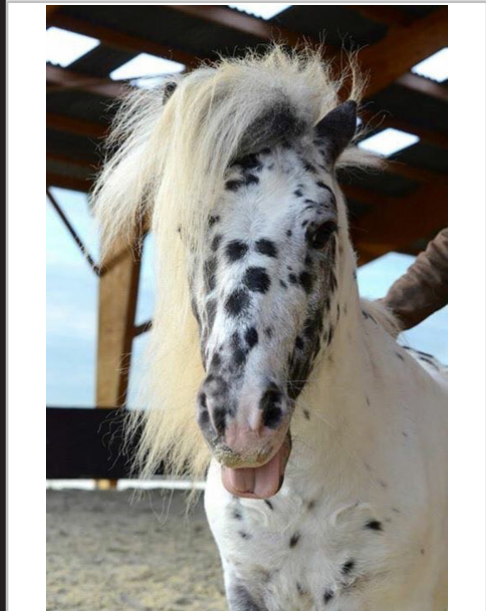

FILMPFERDE.COM

Texas

Texas

RACE: Mini-Shetty

GENDER: stallion

COLOUR: spotted pony

HIGHT: 0,80 m